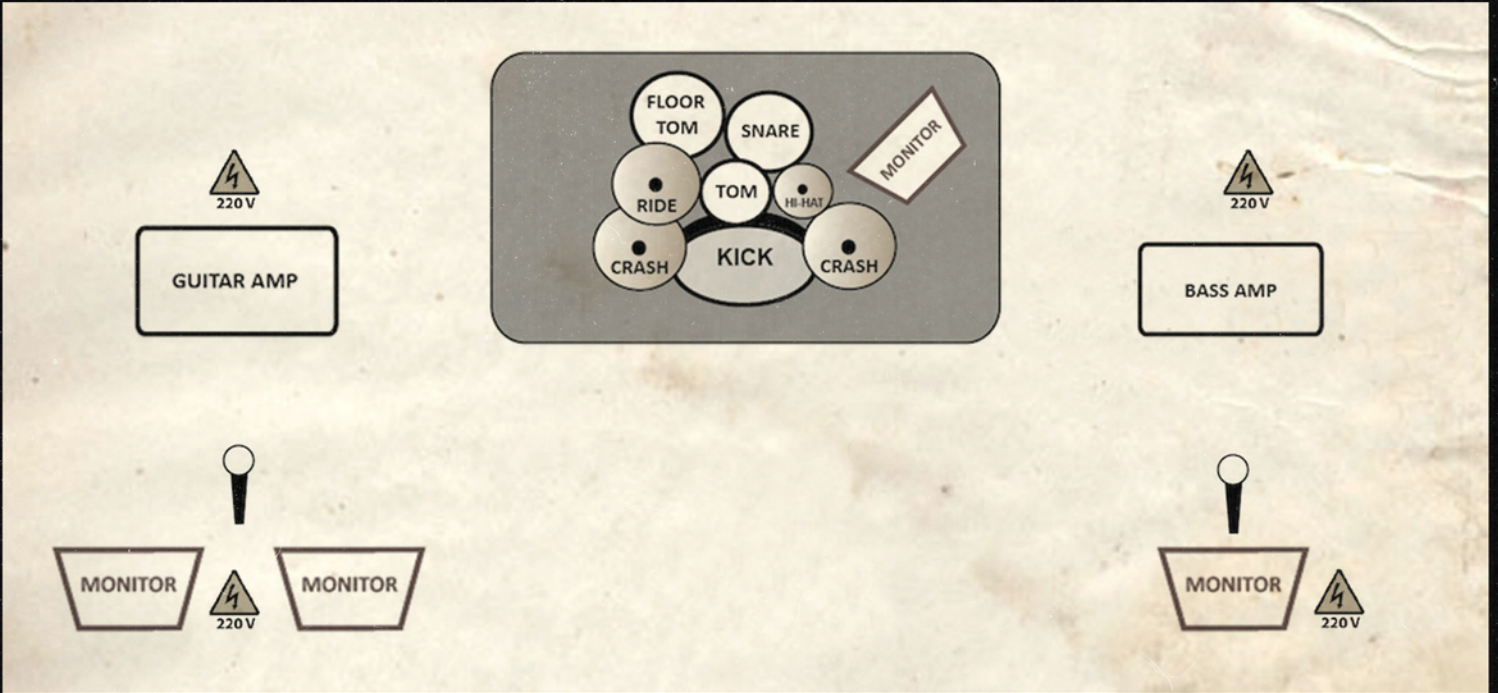

STAY GRUNGE!

"Bleach"

BAND MEMBERS

DANIELE TOFANI : Vocals & Guitar

MATTIA DELL'ORCO : Bass

ROBERTO VELOCCIA : Drums

STAGE PLAN

CHANNEL LIST